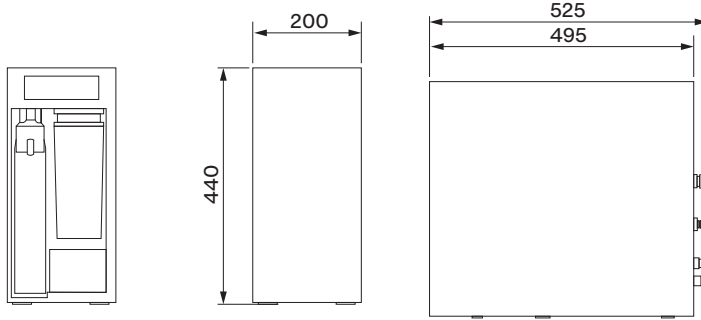

Ø min:
 DN 6 = Ø 50 mm
 DN 8 = Ø 60 mm
 DN 10 = Ø 70 mm
 DN 13 = Ø 90 mm

A Mythos Water Hub -
All in One

B Mythos Water Hub -
Sparkling

i

1

2

1

A