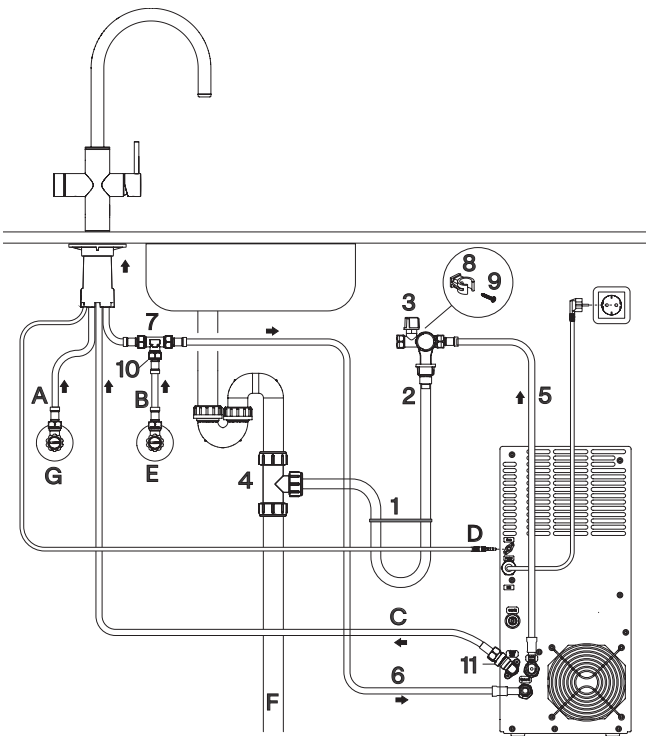

Ø min:
 DN 6 = Ø 50 mm
 DN 8 = Ø 60 mm
 DN 10 = Ø 70 mm
 DN 13 = Ø 90 mm

A Mythos Water Hub -
All in One

B Mythos Water Hub -
Sparkling

i

1

2

1

A