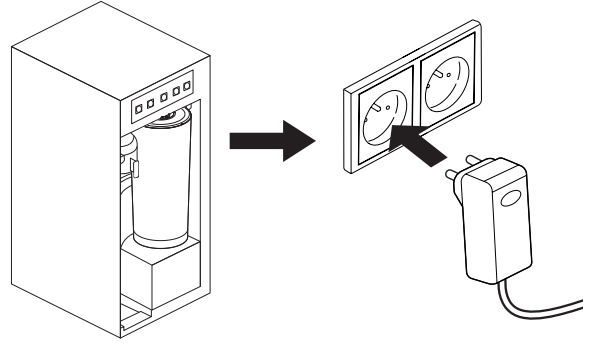

1

2

20 sec

3

E

A, B, C, D

5-6 min

< 2 s

4

A

A, B, C, D

E

5

6