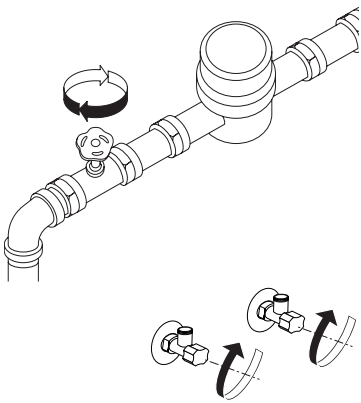

Ø min:
 DN 6 = Ø 50 mm
 DN 8 = Ø 60 mm
 DN 10 = Ø 70 mm
 DN 13 = Ø 90 mm

A Mythos Water Hub -
All in One

B Mythos Water Hub -
Sparkling

i

1

2

1

A