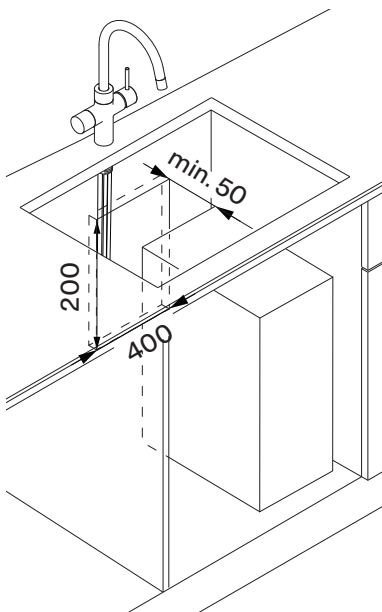

Ø min:
 DN 6 = Ø 50 mm
 DN 8 = Ø 60 mm
 DN 10 = Ø 70 mm
 DN 13 = Ø 90 mm

A Mythos Water Hub -
All in One

B Mythos Water Hub -
Sparkling

i

1

2

1

A