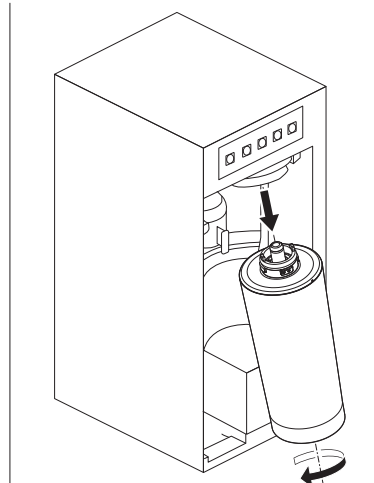

1

C

A, B, E

2

3

4

5