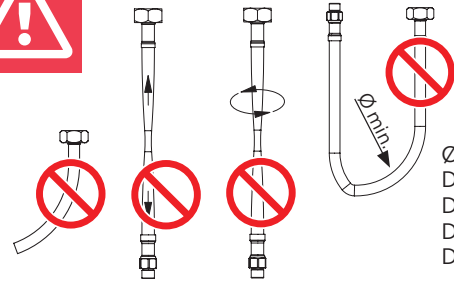

EN Installation manual

6-in-1/5-in-1 electronic filtration system

Support and Warranty page

EN

Warning! Before proceeding with installation, read the safety information in the User Manual.

Important! Read other chapters in User Manual that are necessary for proper installation, operation and maintenance.

Ø min:
 DN 6 = Ø 50 mm
 DN 8 = Ø 60 mm
 DN 10 = Ø 70 mm
 DN 13 = Ø 90 mm

A Mythos Water Hub -
All in One

B Mythos Water Hub -
Sparkling

i

1

2

1

A