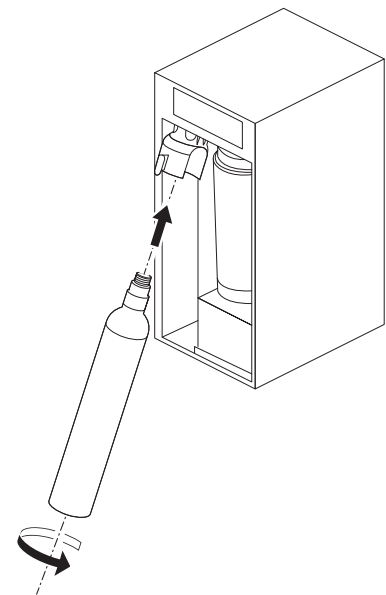

1

2

20 sec

3

E

A, B, C, D

5-6 min

< 2 s

4

A

A, B, C, D

E

5

6