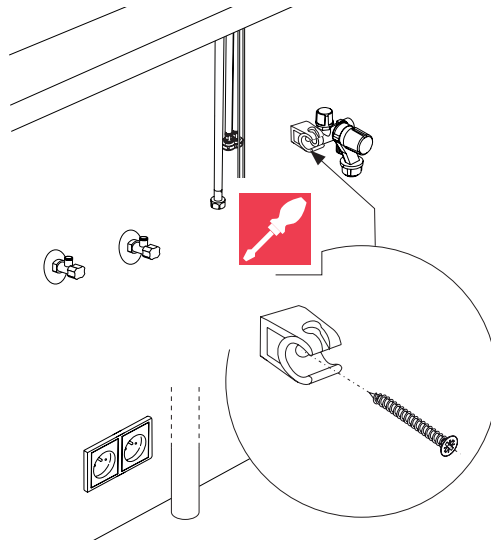

Ø min:
 DN 6 = Ø 50 mm
 DN 8 = Ø 60 mm
 DN 10 = Ø 70 mm
 DN 13 = Ø 90 mm

A Mythos Water Hub -
All in One

B Mythos Water Hub -
Sparkling

i

1

2

1

A