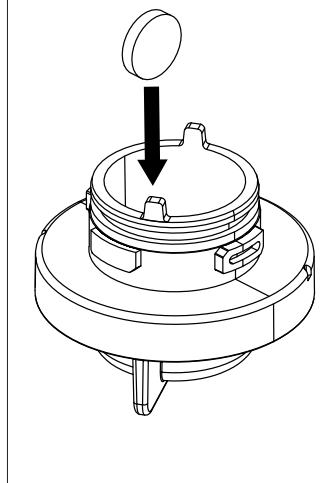

1

C

A, B, E

2

3

4

5