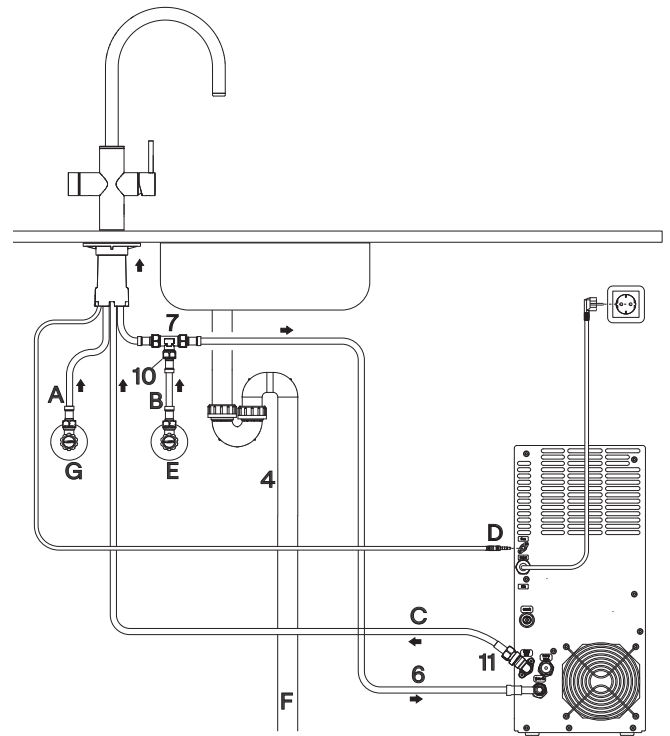

EN Installation manual

6-in-1/5-in-1 electronic filtration system

Support and Warranty page

EN

Warning! Before proceeding with installation, read the safety information in the User Manual.

Important! Read other chapters in User Manual that are necessary for proper installation, operation and maintenance.

Ø min:
 DN 6 = Ø 50 mm
 DN 8 = Ø 60 mm
 DN 10 = Ø 70 mm
 DN 13 = Ø 90 mm

A Mythos Water Hub -
All in One

B Mythos Water Hub -
Sparkling

i

1

2

1

A