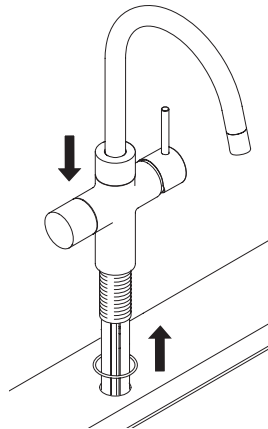

Ø min:
 DN 6 = Ø 50 mm
 DN 8 = Ø 60 mm
 DN 10 = Ø 70 mm
 DN 13 = Ø 90 mm

A Mythos Water Hub -
All in One

B Mythos Water Hub -
Sparkling

i

1

2

1

A