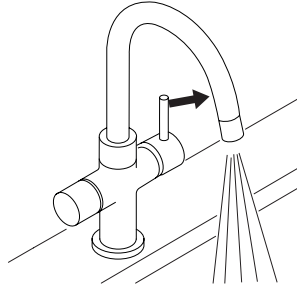

1

2

20 sec

3

E

A, B, C, D

5-6 min

< 2 s

4

A

A, B, C, D

E

5

6