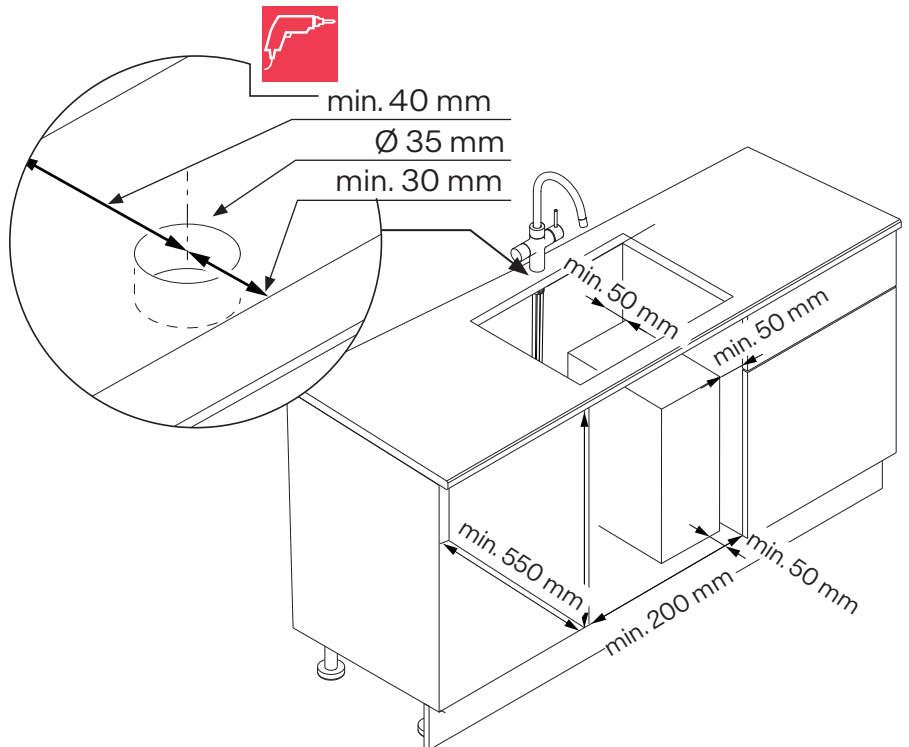

Ø min:
 DN 6 = Ø 50 mm
 DN 8 = Ø 60 mm
 DN 10 = Ø 70 mm
 DN 13 = Ø 90 mm

A Mythos Water Hub -
All in One

B Mythos Water Hub -
Sparkling

i

1

2

1

A