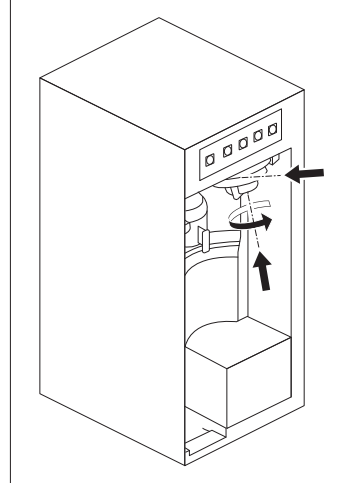

1

C

A, B, E

2

3

4

5