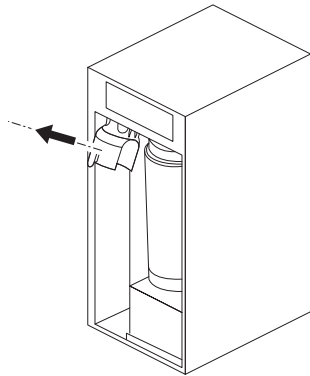

1

2

20 sec

3

E

A, B, C, D

5-6 min

< 2 s

4

A

A, B, C, D

E

5

6