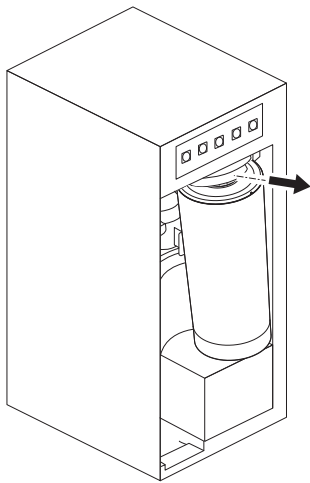

1

C

A, B, E

2

3

4

5