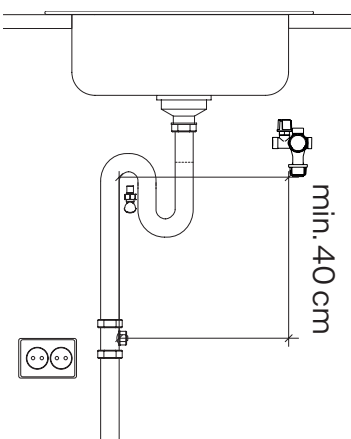

Ø min:
 DN 6 = Ø 50 mm
 DN 8 = Ø 60 mm
 DN 10 = Ø 70 mm
 DN 13 = Ø 90 mm

A Mythos Water Hub -
All in One

B Mythos Water Hub -
Sparkling

i

1

2

1

A