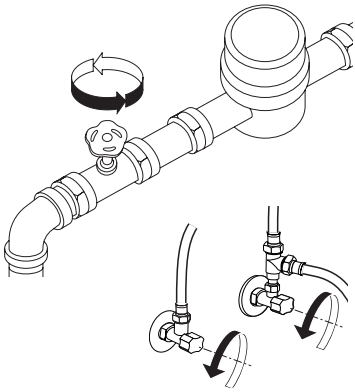

1

2

20 sec

3

E

A, B, C, D

5-6 min

< 2 s

4

A

A, B, C, D

E

5

6