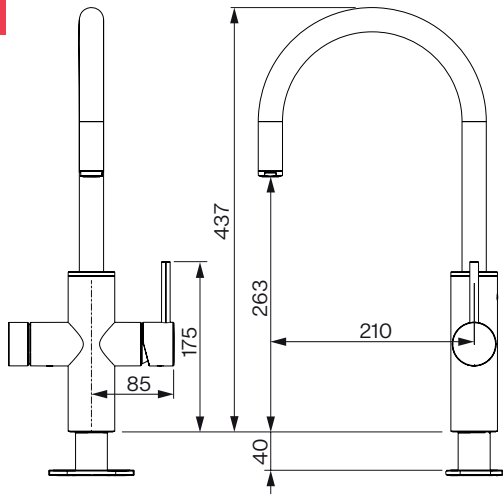

Ø min:
 DN 6 = Ø 50 mm
 DN 8 = Ø 60 mm
 DN 10 = Ø 70 mm
 DN 13 = Ø 90 mm

A Mythos Water Hub -
All in One

B Mythos Water Hub -
Sparkling

i

1

2

1

A