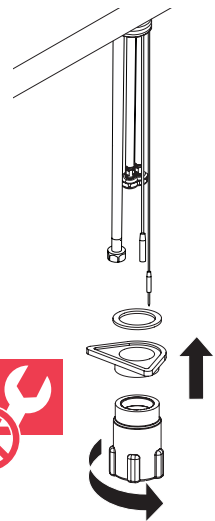

---

Ø min:  
 DN 6 = Ø 50 mm  
 DN 8 = Ø 60 mm  
 DN 10 = Ø 70 mm  
 DN 13 = Ø 90 mm

**A** Mythos Water Hub -  
All in One

**B** Mythos Water Hub -  
Sparkling

**i**

**1**

**2**

**1**