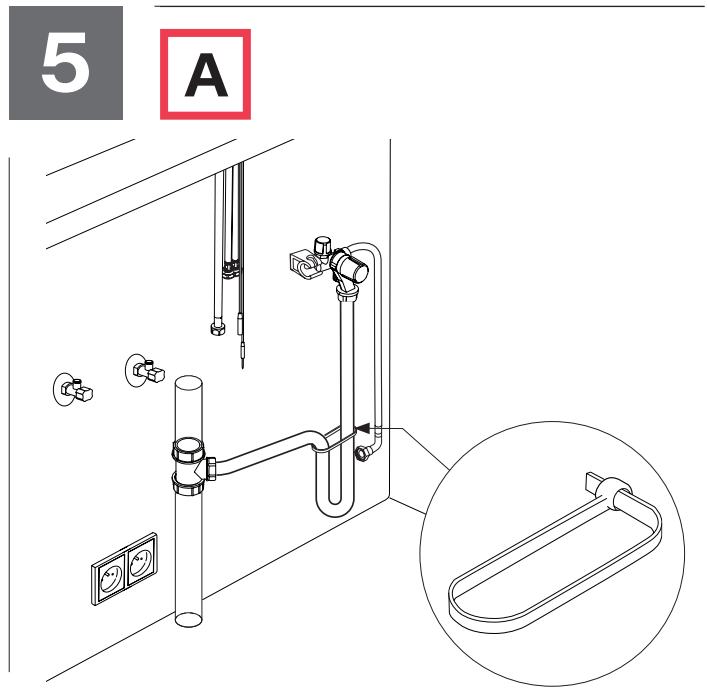

---

Ø min:  
 DN 6 = Ø 50 mm  
 DN 8 = Ø 60 mm  
 DN 10 = Ø 70 mm  
 DN 13 = Ø 90 mm

**A** Mythos Water Hub -  
All in One

**B** Mythos Water Hub -  
Sparkling

**i**

**1**

**2**

**1**

**A**

**2**

**A**

**3**

**A**

9

A

B