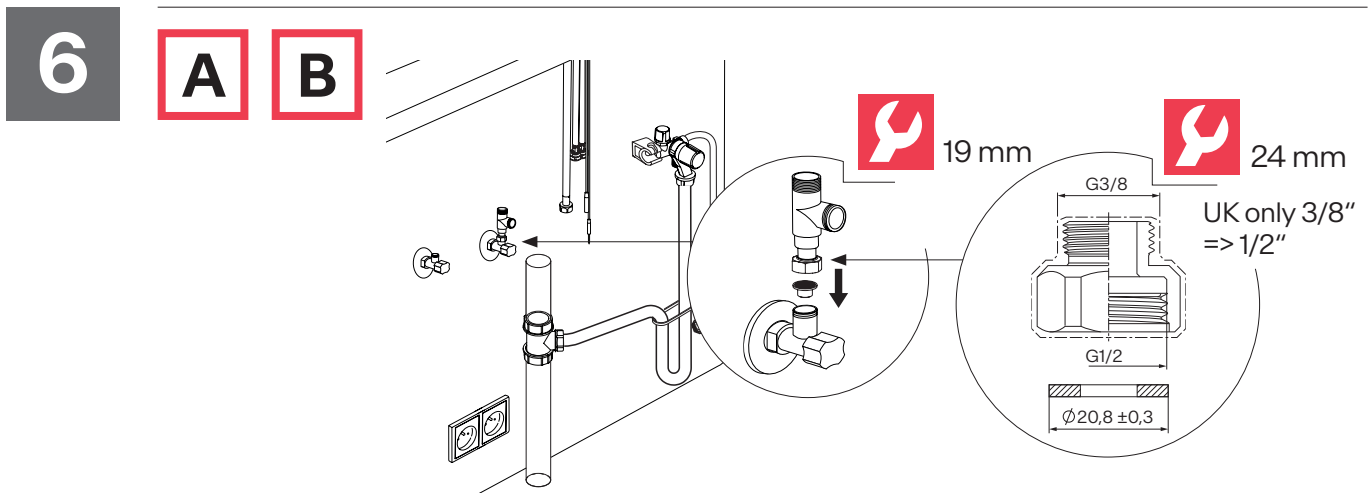

---

Ø min:  
 DN 6 = Ø 50 mm  
 DN 8 = Ø 60 mm  
 DN 10 = Ø 70 mm  
 DN 13 = Ø 90 mm

**A** Mythos Water Hub -  
All in One

**B** Mythos Water Hub -  
Sparkling

**i**

**1**

**2**

**1**

**A**

**2**

**A**

**3**

**A**

9

A

B