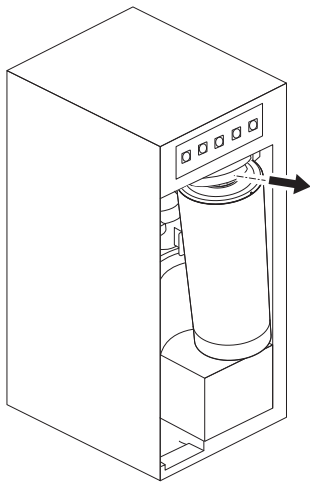

7

A, B, C, E

25 min

1

C

A, B, E

2

3

4

5

6

A, B, E

75 min