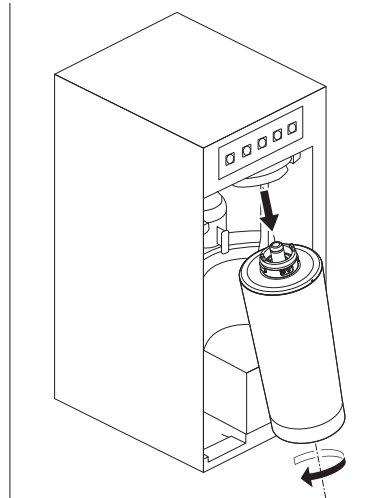

7

A, B, C, E

25 min

1

C

A, B, E

2

3

4

5

6

A, B, E

75 min