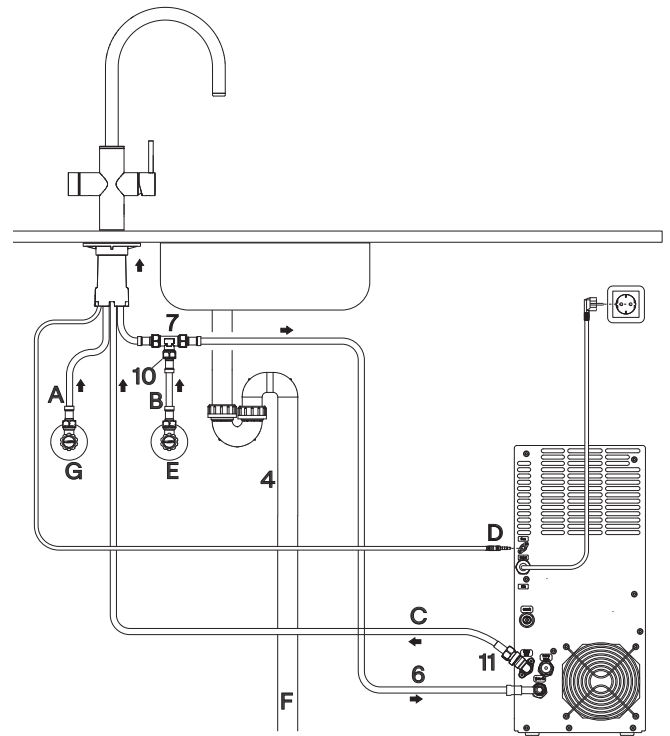

---

Ø min:  
 DN 6 = Ø 50 mm  
 DN 8 = Ø 60 mm  
 DN 10 = Ø 70 mm  
 DN 13 = Ø 90 mm

**A** Mythos Water Hub -  
All in One

**B** Mythos Water Hub -  
Sparkling

**i**

**1**

**2**

**1**

**A**

**2**

**A**

**3**

**A**

9

A

B