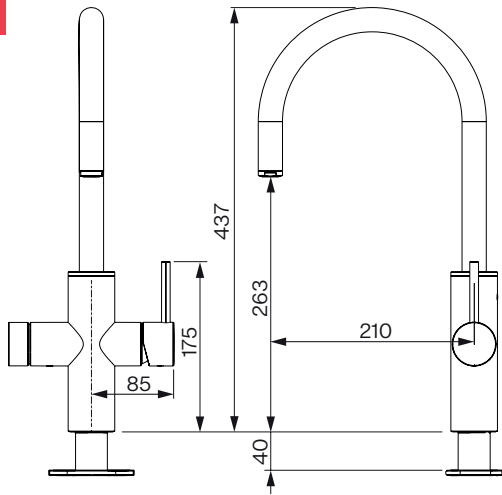

---

Ø min:  
 DN 6 = Ø 50 mm  
 DN 8 = Ø 60 mm  
 DN 10 = Ø 70 mm  
 DN 13 = Ø 90 mm

**A** Mythos Water Hub -  
All in One

**B** Mythos Water Hub -  
Sparkling

**i**

**1**

**2**

**1**