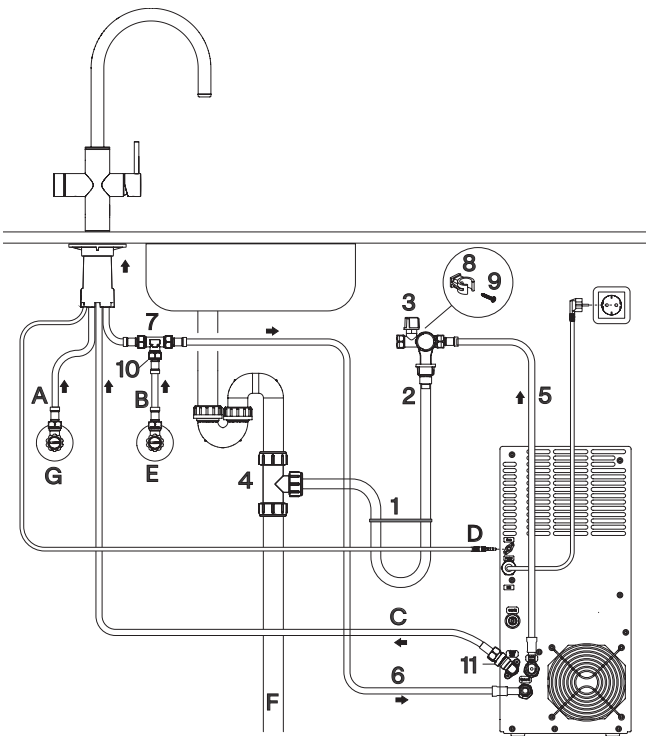

---

Ø min:  
 DN 6 = Ø 50 mm  
 DN 8 = Ø 60 mm  
 DN 10 = Ø 70 mm  
 DN 13 = Ø 90 mm

**A** Mythos Water Hub -  
All in One

**B** Mythos Water Hub -  
Sparkling

**i**

**1**

**2**

**1**

**A**

**2**

**A**

**3**

**A**

9

A

B