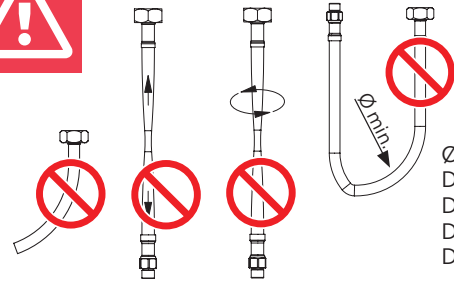

**EN** Installation manual

6-in-1/5-in-1 electronic filtration system

Support and Warranty page

**EN**

**Warning!** Before proceeding with installation, read the safety information in the User Manual.

**Important!** Read other chapters in User Manual that are necessary for proper installation, operation and maintenance.

---

Ø min:  
 DN 6 = Ø 50 mm  
 DN 8 = Ø 60 mm  
 DN 10 = Ø 70 mm  
 DN 13 = Ø 90 mm

**A** Mythos Water Hub -  
All in One

**B** Mythos Water Hub -  
Sparkling

**i**

**1**

**2**

**1**