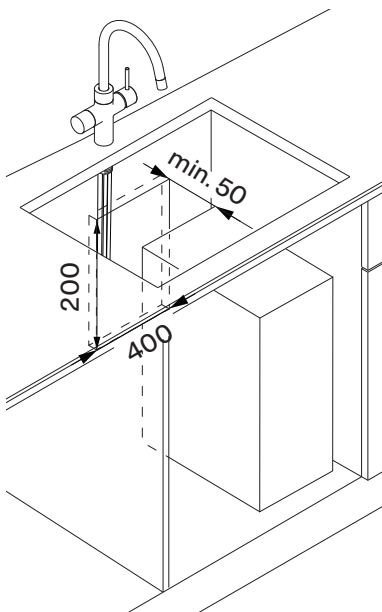

---

Ø min:  
 DN 6 = Ø 50 mm  
 DN 8 = Ø 60 mm  
 DN 10 = Ø 70 mm  
 DN 13 = Ø 90 mm

**A** Mythos Water Hub -  
All in One

**B** Mythos Water Hub -  
Sparkling

**i**

**1**

**2**

**1**