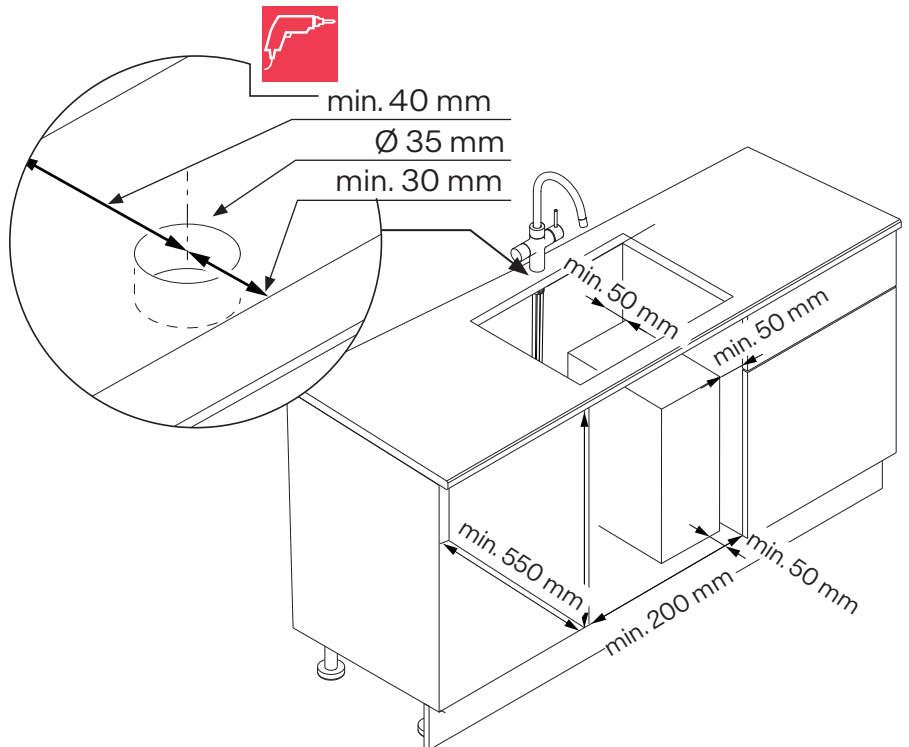

---

Ø min:  
 DN 6 = Ø 50 mm  
 DN 8 = Ø 60 mm  
 DN 10 = Ø 70 mm  
 DN 13 = Ø 90 mm

**A** Mythos Water Hub -  
All in One

**B** Mythos Water Hub -  
Sparkling

**i**

**1**

**2**

**1**