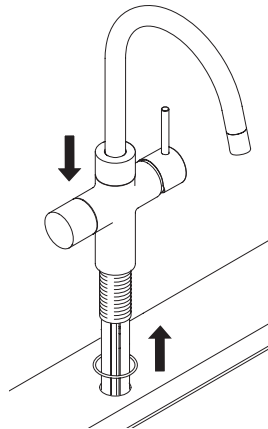

---

Ø min:  
 DN 6 = Ø 50 mm  
 DN 8 = Ø 60 mm  
 DN 10 = Ø 70 mm  
 DN 13 = Ø 90 mm

**A** Mythos Water Hub -  
All in One

**B** Mythos Water Hub -  
Sparkling

**i**

**1**

**2**

**1**