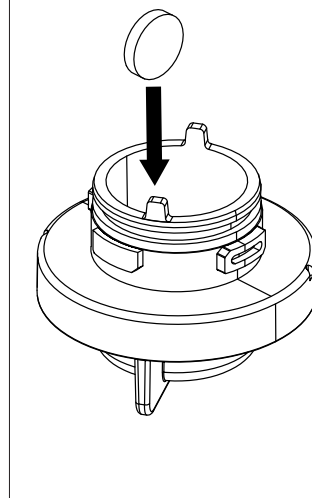

7

A, B, C, E

25 min

1

C

A, B, E

2

3

4

5

6

A, B, E

75 min