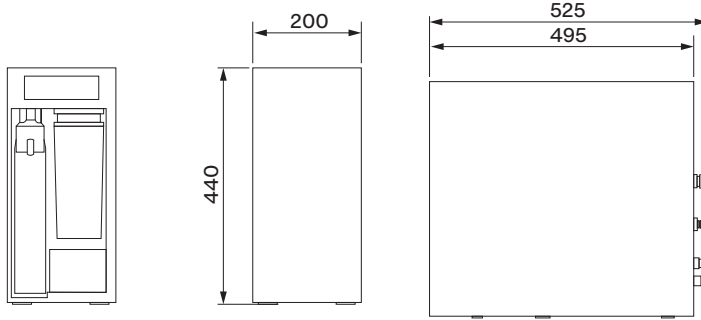

---

Ø min:  
 DN 6 = Ø 50 mm  
 DN 8 = Ø 60 mm  
 DN 10 = Ø 70 mm  
 DN 13 = Ø 90 mm

**A** Mythos Water Hub -  
All in One

**B** Mythos Water Hub -  
Sparkling

**i**

**1**

**2**

**1**

**A**

**2**

**A**

**3**

**A**

9

A

B