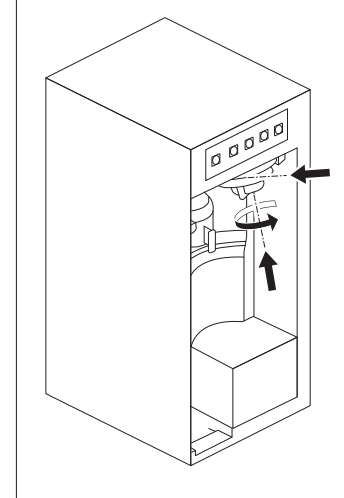

7

A, B, C, E

25 min

1

C

A, B, E

2

3

4

5

6

A, B, E

75 min