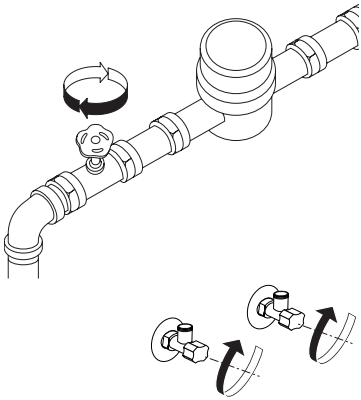

---

Ø min:  
 DN 6 = Ø 50 mm  
 DN 8 = Ø 60 mm  
 DN 10 = Ø 70 mm  
 DN 13 = Ø 90 mm

**A** Mythos Water Hub -  
All in One

**B** Mythos Water Hub -  
Sparkling

**i**

**1**

**2**

**1**